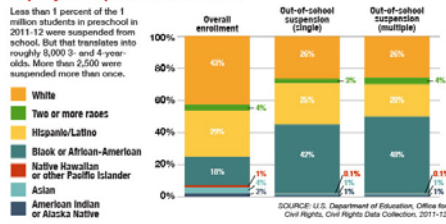

Disparity in Discipline Starts in Preschool

Region X
Equity Assistance Center
of Education Northwest